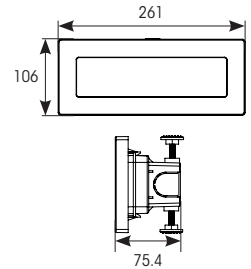

RGBTW

Adjustable Feet Design

Plug and Play Design

INPUT	HERTZ	TEMP	LIFETIME (HRS)	CRI	SDCM	BEAM ANGLE	CLASS	IP	IK
220/240V	50/60Hz	-10°C to 40°C	L70 36,000	80	6	100°	2	IP65	IK06

CODE	DESCRIPTION	WATTAGE	CCT	LUMENS	LM/W
AMATBLED/OCTOW/RGBTW	RGB Tunable White	4W	2700K - 6500K (RGB)	75lm - 80lm (2700K - 6500K)	20lm/W