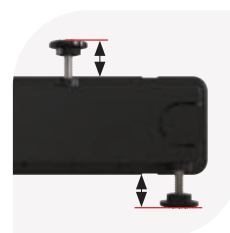

Mattone Connected by WiZ

- Universal polycarbonate LED bricklight suitable for residential and hospitality applications
- Connects directly to your WiFi network using Bluetooth technology to support seamless pairing
- Create the ambience of your choice with 16 million colours, as well as warm to cool white light
- Tunable between 2700K - 6500K via WiZ app and voice control
- Unique adjustable feet allows for installation into multiple brick apertures
- Polycarbonate construction ideal for coastal applications
- Pre-wired with 500mm of rubber insulated cable
- Supplied c/w installation housing for additional protection and ease of installation
- Wall box accessory available allowing fitting to be surface mounted
- **Please consider WiFi signal strength for this product and ensure that it is located within range of your router or WiFi extender**

RGBTW

Adjustable Feet Design

Plug and Play Design

INPUT	HERTZ	TEMP	LIFETIME (HRS)	CRI	SDCM	BEAM ANGLE	CLASS	IP	IK
220/240V	50/60Hz	-10°C to 40°C	L70 36,000	80	6	100°	2	IP65	IK06

CODE	DESCRIPTION	WATTAGE	CCT	LUMENS	LM/W
AMATBLED/OCTOW/RGBTW	RGB Tunable White	4W	2700K - 6500K (RGB)	75lm - 80lm (2700K - 6500K)	20lm/W