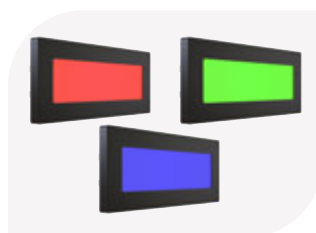

Mattone Connected by WiZ

- Universal polycarbonate LED bricklight suitable for residential and hospitality applications
- Connects directly to your WiFi network using Bluetooth technology to support seamless pairing
- Create the ambience of your choice with 16 million colours, as well as warm to cool white light
- Tunable between 2700K - 6500K via WiZ app and voice control
- Unique adjustable feet allows for installation into multiple brick apertures
- Polycarbonate construction ideal for coastal applications
- Pre-wired with 500mm of rubber insulated cable
- Supplied c/w installation housing for additional protection and ease of installation
- Wall box accessory available allowing fitting to be surface mounted
- **Please consider WiFi signal strength for this product and ensure that it is located within range of your router or WiFi extender**

RGBTW

Adjustable Feet Design

Plug and Play Design

INPUT	HERTZ	TEMP	LIFETIME (HRS)	CRI	SDCM	BEAM ANGLE	CLASS	IP	IK
220/240V	50/60Hz	-10°C to 40°C	L70 36,000	80	6	100°	2	IP65	IK06

CODE	DESCRIPTION	WATTAGE	CCT	LUMENS	LM/W
AMATBLED/OCTOW/RGBTW	RGB Tunable White	4W	2700K - 6500K (RGB)	75lm - 80lm (2700K - 6500K)	20lm/W